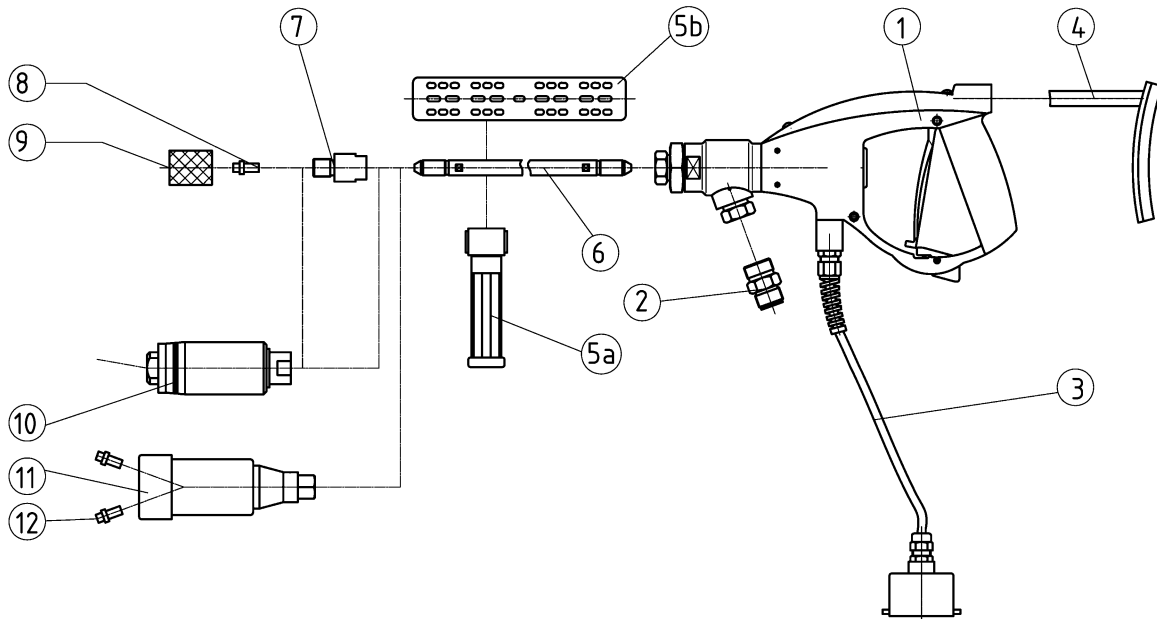

Accessories and Spares

KSP 1200

Z 3-2 e

01.09.2016

Item	Description	Part no.
1	Gun handle with valve and hose connection pressure ring M 14x1.5 LH and pressure screw M 26x1.5	7009460
2	Hose connection adapter	
a.	M 22x1.5 DKL	7009212
b.	M 22x1.5 DKO	7013332
c.	M 24x1.5 DKO	7009213
d.	G ½" DKR	7012416
3	Initiator with 2m cable for remote control	7017928
4	Shoulder support	7009215
5a	Additional handle	7001071
5b	Half shell handle	7009921
6	Gun tube M 14x1.5 LH	
	250 mm	7010480
	500 mm	7006964
	750 mm	7006963
	1000 mm	7006382
	1500 mm	7016913
	2000 mm	7006996
	2500 mm	7014917
	3000 mm	7014918
	4000 mm	7014919

Item	Description	Part no.
7	Adapter for insert nozzle	7009549
8	Insert nozzle	see page Z41-1 + Z41-2
9	Cap nut for insert nozzle	1051600
10	Orbital nozzle KOD	see page Z40-1/2/3/4
11	Rotating nozzle PRD 3500 Nozzle heads DK1 – DK4	see page Z20-1e see page Z20-2e
12	Straight jet threaded nozzle Form 0964	see page Z55-1
	Cartridge repair kit	7012314