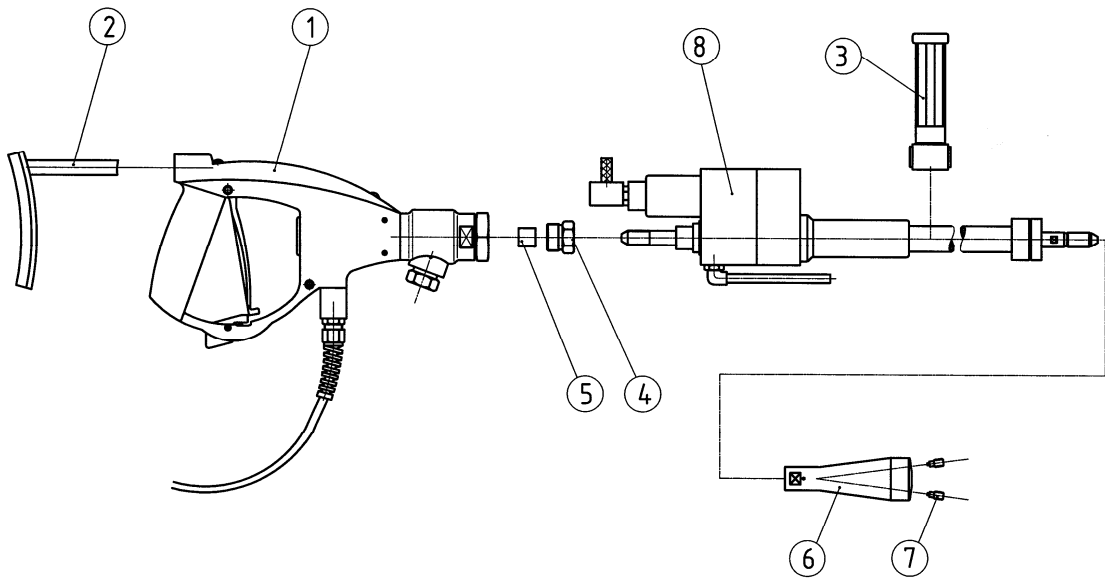

Accessories and Spare Parts

Z 25-2 e

Roto Lance

01.01.2009

Item	Description	Part No.
1	Gun handle with connector block and remote control	7018126
2	Shoulder support	7009215
3	Additional handle	7001071
4	Pressure screw M 26 x 1.5	7006364
5	Pressure ring M 14 x 1.5 LH	7006365
6	Various rotating heads	see page Z35-1e
7	Nozzle inserts	see page Z55-1e
8	Roto Lance without gun handle	7018128